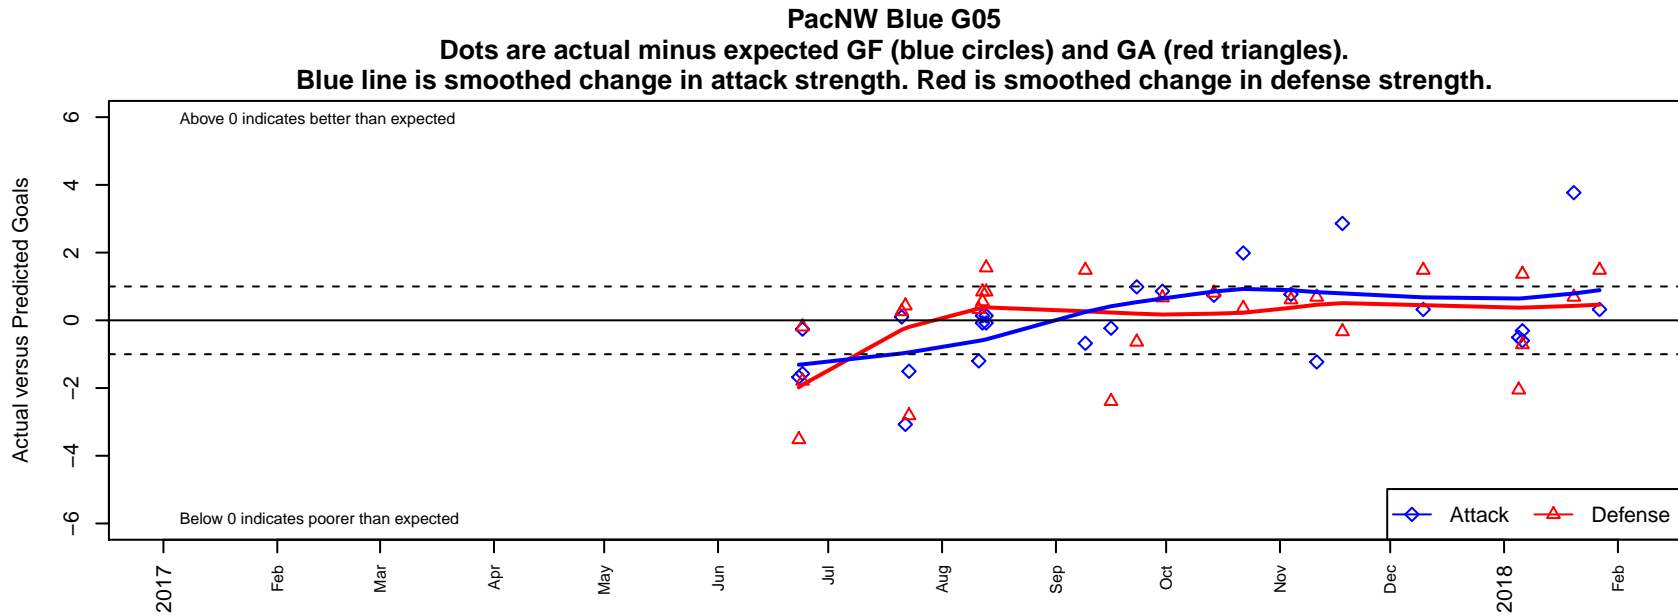

PacNW Blue G05

Pacific Northwest SC
 Tukwila, WA
 G05 total strength=1058
 attack=2.82 defense=2.12
 fall league = RCL G05 Div 3

alt names used:
 PACNW G05 Blue
 PacNW G05 Blue B
 PACNW SOCCER PACNW G05 BLUE TEAM ('
 PACNW SOCCER PACNW G05 BLUE TEAM ('
 PacNW G05 Blue B

**attack and defense variance (black dot)
relative to other teams
and top 10 in region**

**attack and defense rating
relative to others at age
and all opponents in last 13 months**

Performance relative to 13 month average