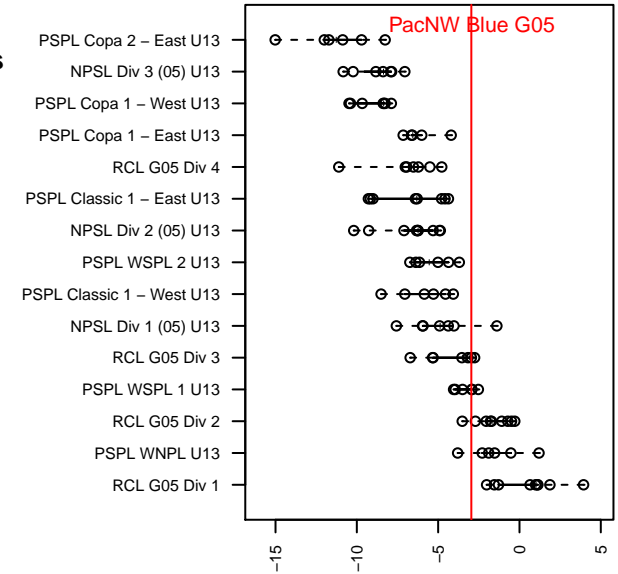

PacNW Blue G05

Pacific Northwest SC
 Tukwila, WA
 G05 total strength=1058
 attack=2.82 defense=2.12
 fall league = RCL G05 Div 3

alt names used:
 PACNW G05 Blue
 PacNW G05 Blue B
 PACNW SOCCER PACNW G05 BLUE TEAM ('
 PACNW SOCCER PACNW G05 BLUE TEAM ('
 PacNW G05 Blue B

**attack and defense variance (black dot)
relative to other teams
and top 10 in region**

**attack and defense rating
relative to others at age
and all opponents in last 13 months**

Performance relative to 13 month average