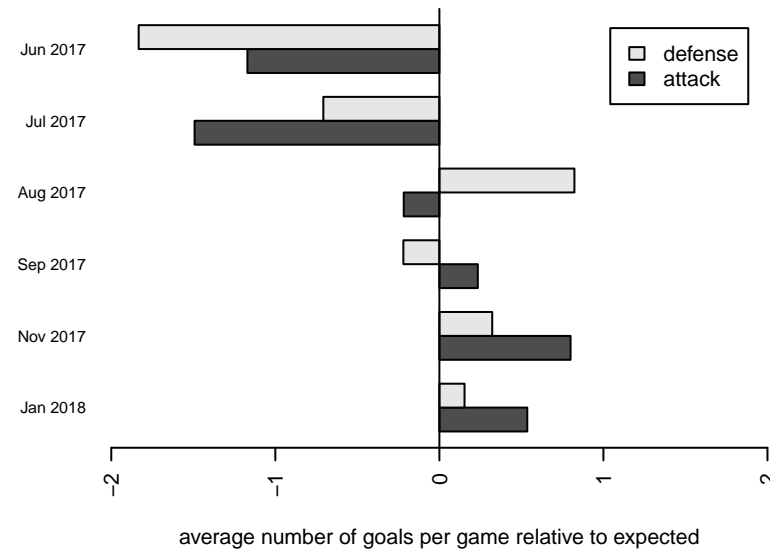

Performance relative to 13 month average