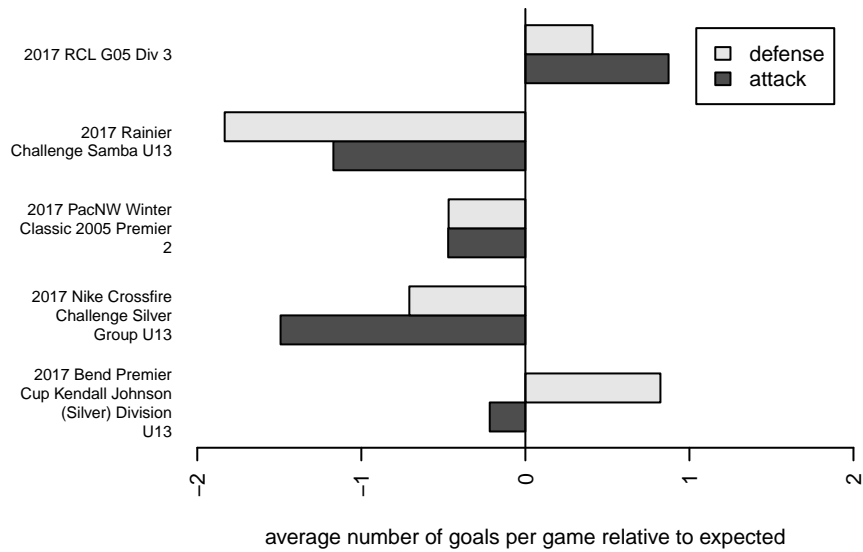

PacNW Blue G05

Pacific Northwest SC
 Tukwila, WA
 G05 total strength=1058
 attack=2.82 defense=2.12
 fall league = RCL G05 Div 3

alt names used:
 PACNW G05 Blue
 PacNW G05 Blue B
 PACNW SOCCER PACNW G05 BLUE TEAM ('
 PACNW SOCCER PACNW G05 BLUE TEAM ('
 PacNW G05 Blue B

Venues played:
 2017 Rainier Challenge Samba U13
 2017 Nike Crossfire Challenge Silver Group U1
 2017 Bend Premier Cup Kendall Johnson (Silve
 2017 RCL G05 Div 3
 2017 PacNW Winter Classic 2005 Premier 2

**attack and defense variance (black dot)
relative to other teams
and top 10 in region**

**attack and defense rating
relative to others at age
and all opponents in last 13 months**

Performance relative to 13 month average