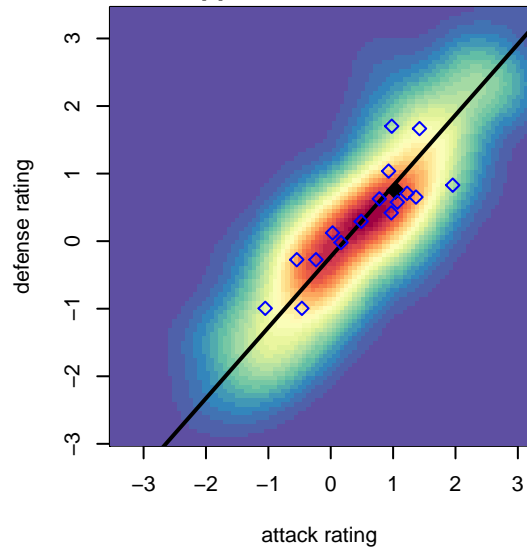

PacNW Blue G05

Pacific Northwest SC
 Tukwila, WA
 G05 total strength=1058
 attack=2.82 defense=2.12
 fall league = RCL G05 Div 3

alt names used:
 PACNW G05 Blue
 PacNW G05 Blue B
 PACNW SOCCER PACNW G05 BLUE TEAM ('
 PACNW SOCCER PACNW G05 BLUE TEAM ('
 PacNW G05 Blue B

**attack and defense variance (black dot)
relative to other teams
and top 10 in region**

**attack and defense rating
relative to others at age
and all opponents in last 13 months**

Performance relative to 13 month average