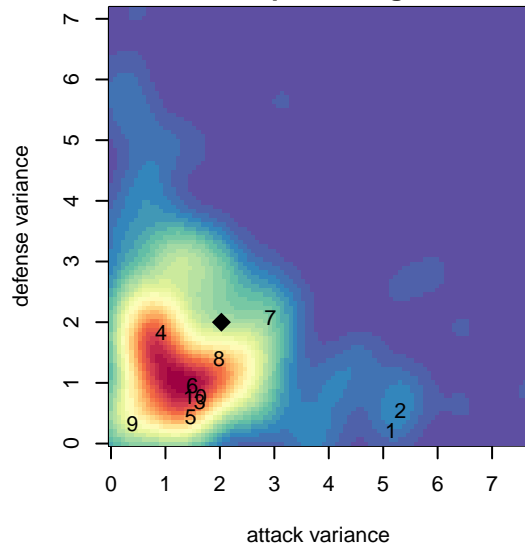

PacNW Blue G05

Pacific Northwest SC
 Tukwila, WA
 G05 total strength=1058
 attack=2.82 defense=2.12
 fall league = RCL G05 Div 3

alt names used:
 PACNW G05 Blue
 PacNW G05 Blue B
 PACNW SOCCER PACNW G05 BLUE TEAM ('
 PACNW SOCCER PACNW G05 BLUE TEAM ('
 PacNW G05 Blue B

**attack and defense variance (black dot)
relative to other teams
and top 10 in region**

**attack and defense rating
relative to others at age
and all opponents in last 13 months**

Performance relative to 13 month average